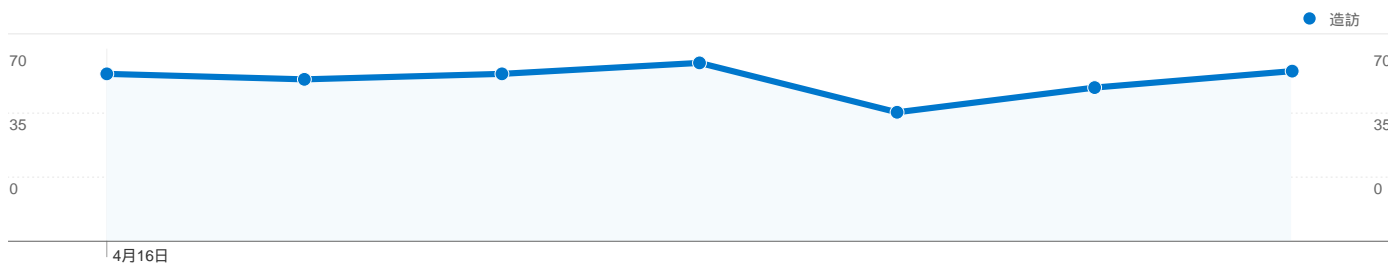

這個自訂維度透過 7 個瀏覽器產生了 411 次造訪

瀏覽器

造訪	不重複訪客	% 新造訪	瀏覽量	不重複瀏覽量	網站停留時間	平均網站停留時間	網頁停留時間	平均網頁停留時間	跳出率	
411 % 網站總數 : 100.00%	364 % 網站總數 : 100.00%	71.29% 網站平均值 : 71.29% (0.00%)	728 % 網站總數 : 100.00%	607 % 網站總數 : 100.00%	07:45:47 % 網站總數 : 100.00%	00:01:08 網站平均值 : 00:01:08 (0.00%)	07:45:50 % 網站總數 : 100.00%	00:01:28 網站平均值 : 00:01:28 (0.00%)	71.05% 網站平均值 : 71.05% (0.00%)	
瀏覽器	造訪	不重複訪客	% 新造訪	瀏覽量	不重複瀏覽量	網站停留時間	平均網站停留時間	網頁停留時間	平均網頁停留時間	跳出率
Internet Explorer	170	158	72.94%	301	246	03:34:46	00:01:16	03:34:47	00:01:38	71.76%
Chrome	156	128	64.10%	282	238	03:25:37	00:01:19	03:25:39	00:01:38	70.51%
Firefox	59	54	76.27%	113	94	00:43:36	00:00:44	00:43:36	00:00:48	62.71%
Safari	13	13	92.31%	16	15	00:00:55	00:00:04	00:00:55	00:00:18	84.62%
Mozilla Compatible Agent	7	7	100.00%	7	7	00:00:00	00:00:00	00:00:00	00:00:00	100.00%
Android Browser	5	4	80.00%	8	6	00:00:53	00:00:11	00:00:53	00:00:18	80.00%
Opera	1	1	100.00%	1	1	00:00:00	00:00:00	00:00:00	00:00:00	100.00%

1 - 7 列 (共 7 列)